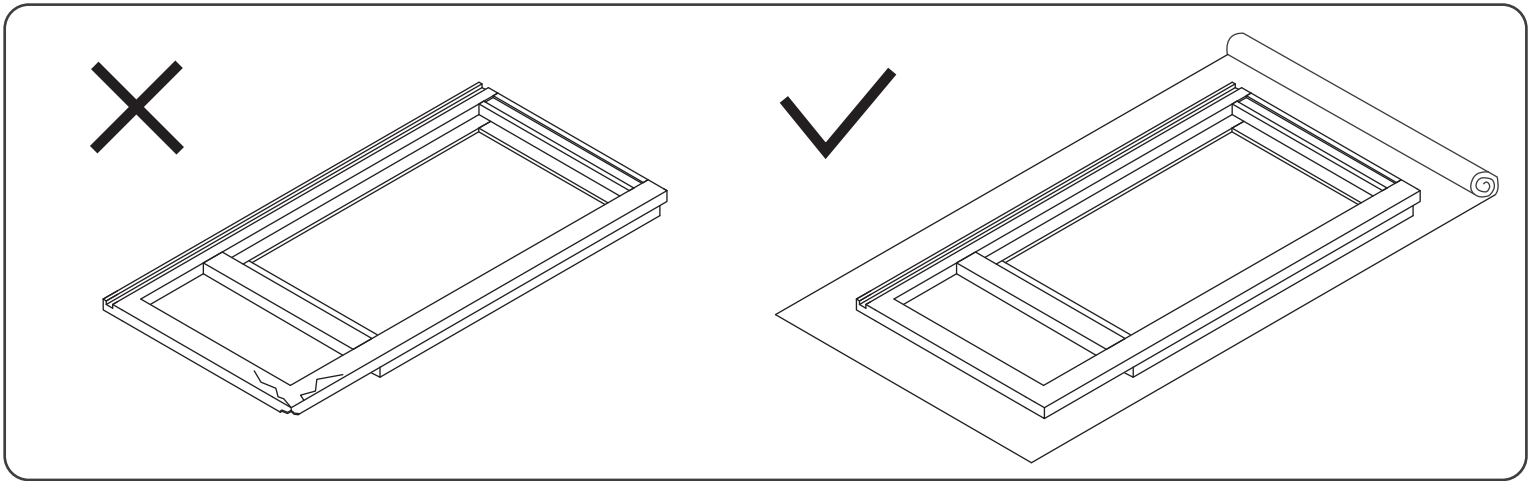

Assembly Instruction

2020 Edition

Pantry Cabinet

Item Code:

WP2484, WP248427, WP308427, WP2490, WP3090, WP249027
WP309027, WP2496, WP3096, WP249627, WP309627

! **WARNING:**

1. Please be careful when opening the box with boxcutter and/or blade.
2. J&K Cabinetry is not responsible for any injuries and/or damages incurred during cabinet assembly.