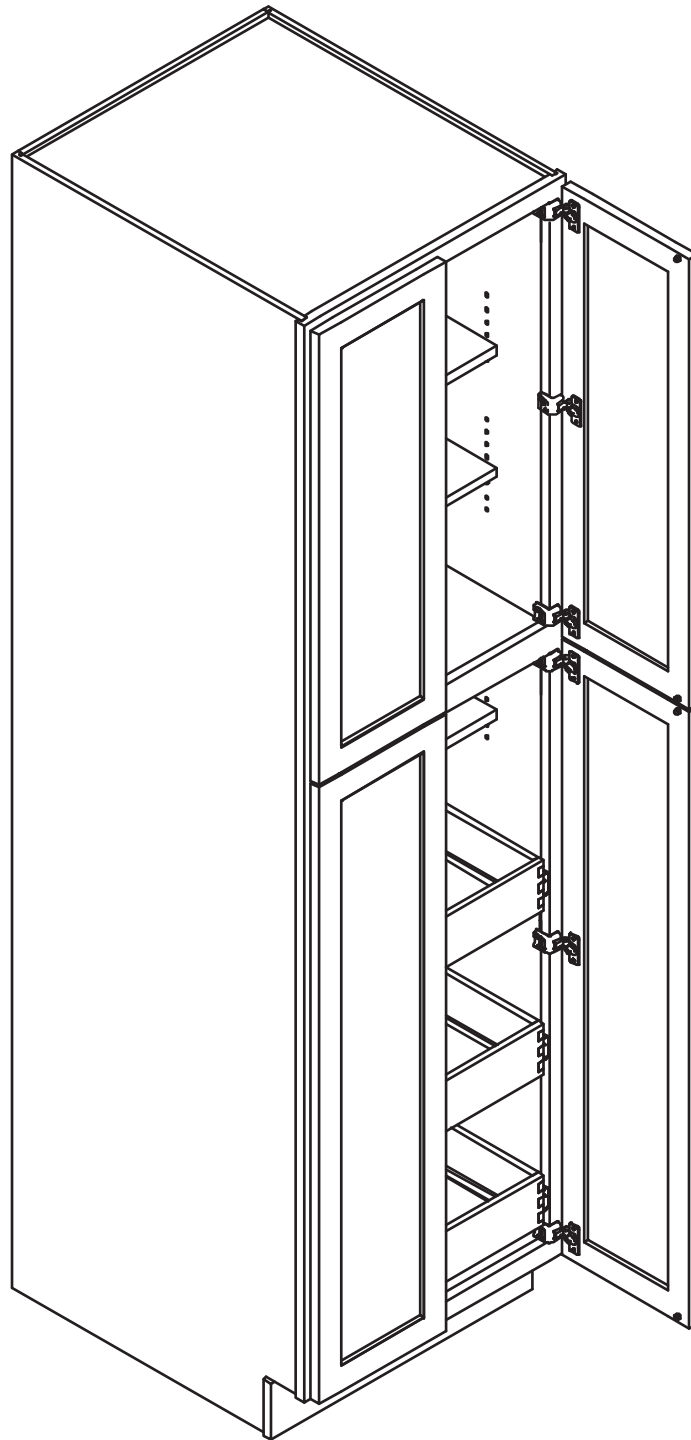

Assembly Instruction

2020 Edition

Pantry Cabinet

Item Code:

WP2484, WP248427, WP308427, WP2490, WP3090, WP249027
WP309027, WP2496, WP3096, WP249627, WP309627

! **WARNING:**

1. Please be careful when opening the box with boxcutter and/or blade.
2. J&K Cabinetry is not responsible for any injuries and/or damages incurred during cabinet assembly.