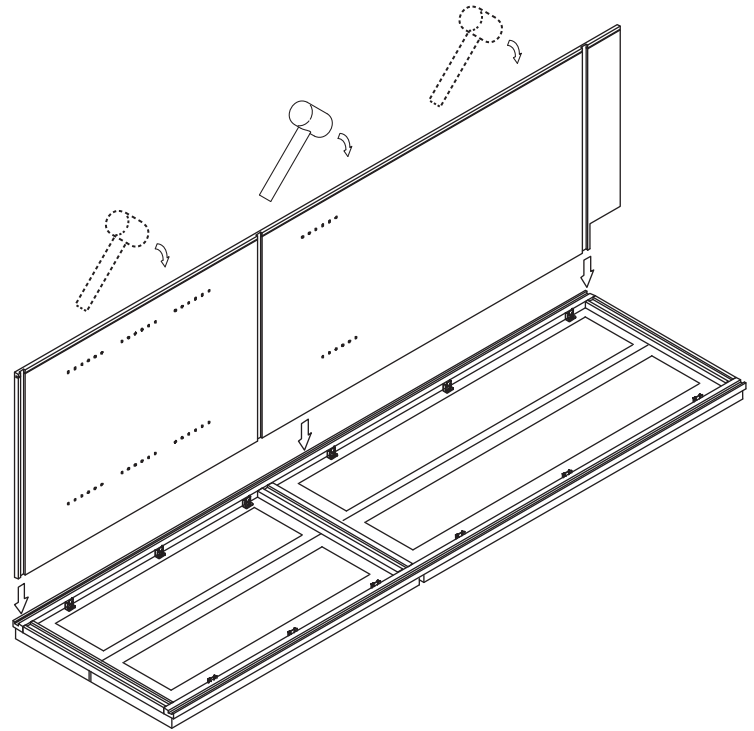

Step 1:

Step 2:

Step 3:

Step 4: