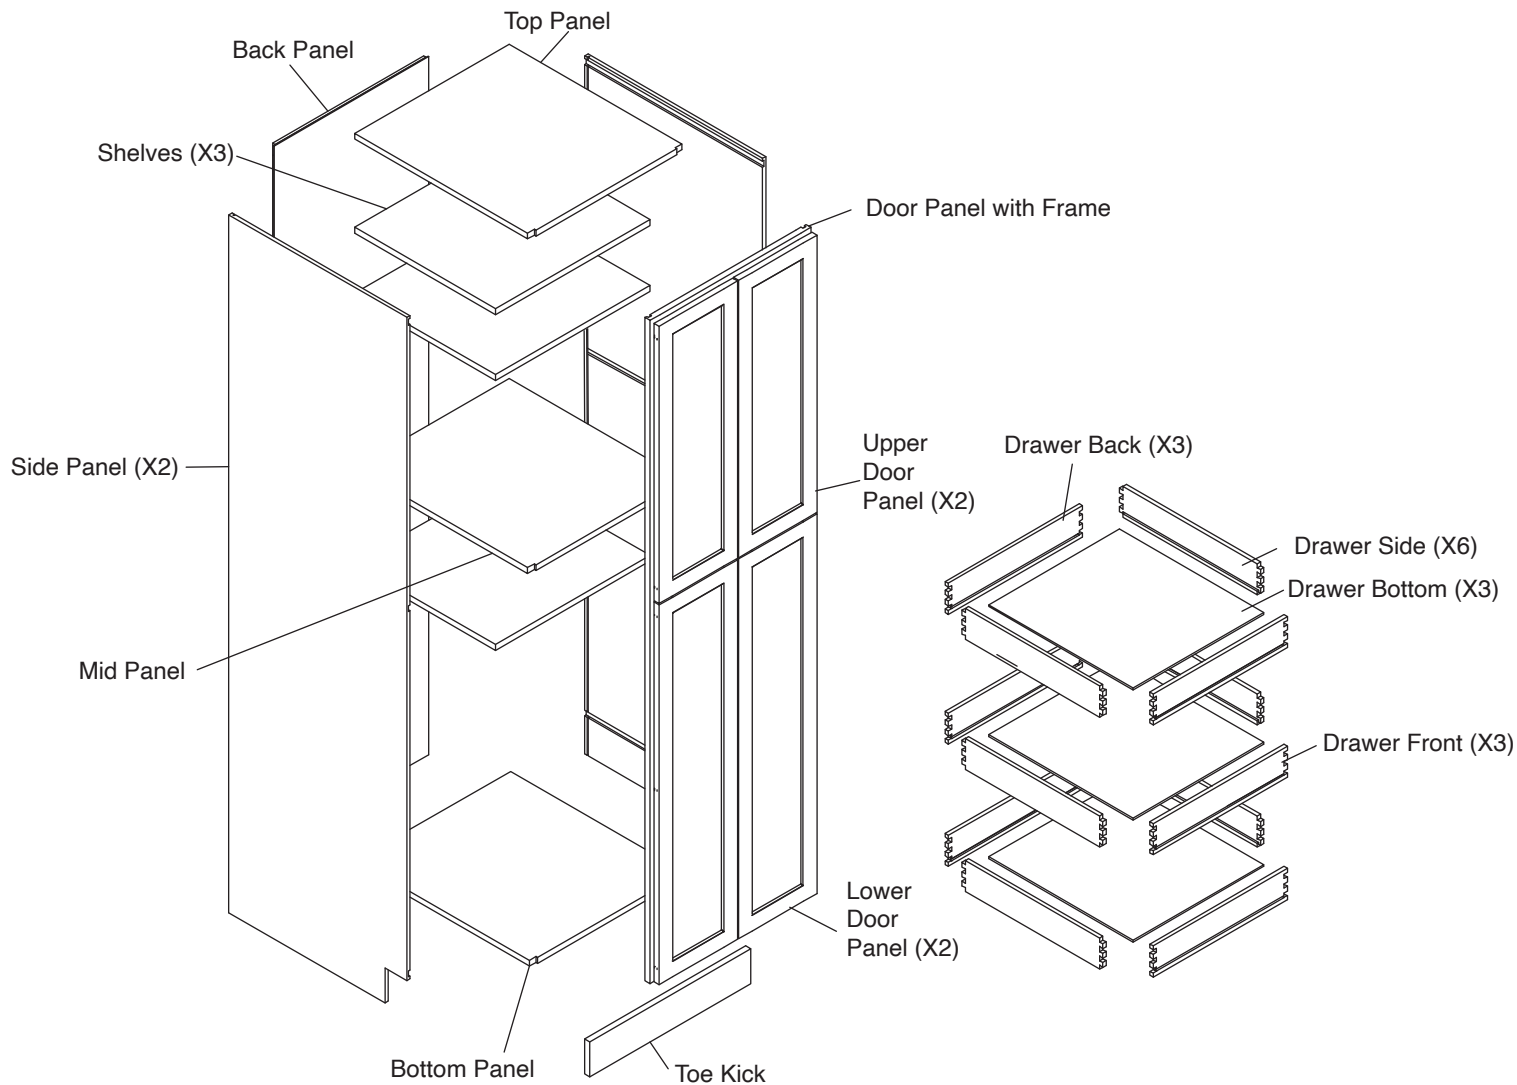

Included Items:

Screws X 30	Screws X 9	Door Bumpers X 8	Shelf Pins X 12	Under Mount Drawer Glide Kits X 3	Glide Supports X 6	Glide Locking Kits X 3

Recommended Tools:

Safety Tools: