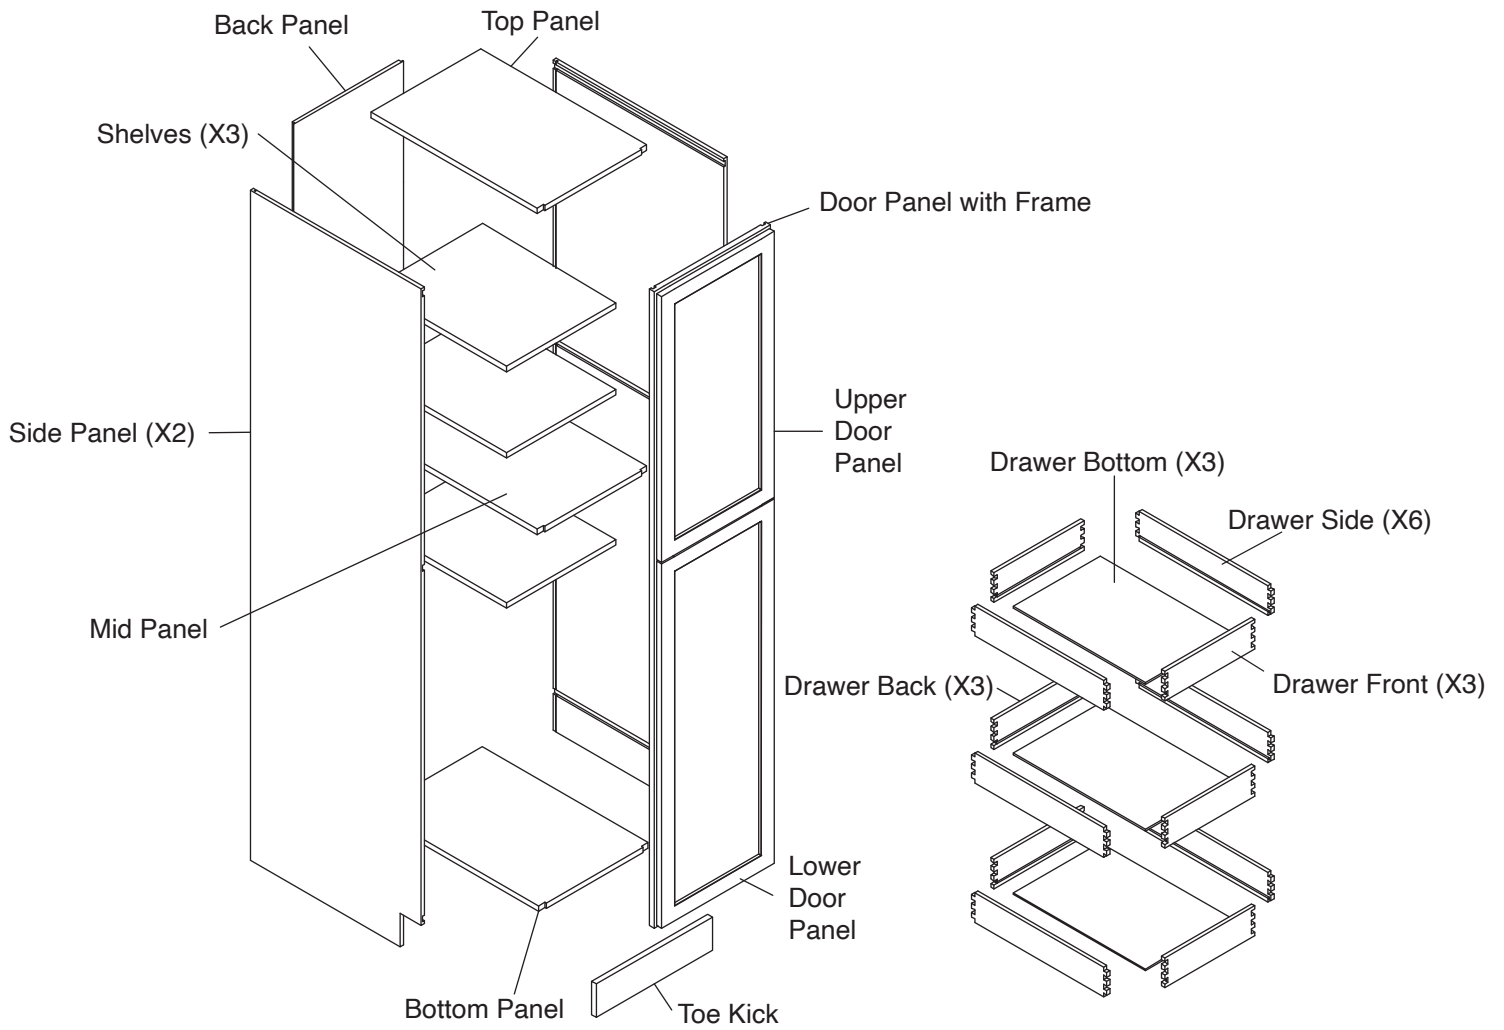

Included Items:

Screws X 30	Screws X 9	Door Bumpers X 4	Shelf Pins X 12	Under Mount Drawer Glide Kits X 3	Glide Supports X 6	Glide Locking Kits X 3

Recommended Tools:

Safety Tools: