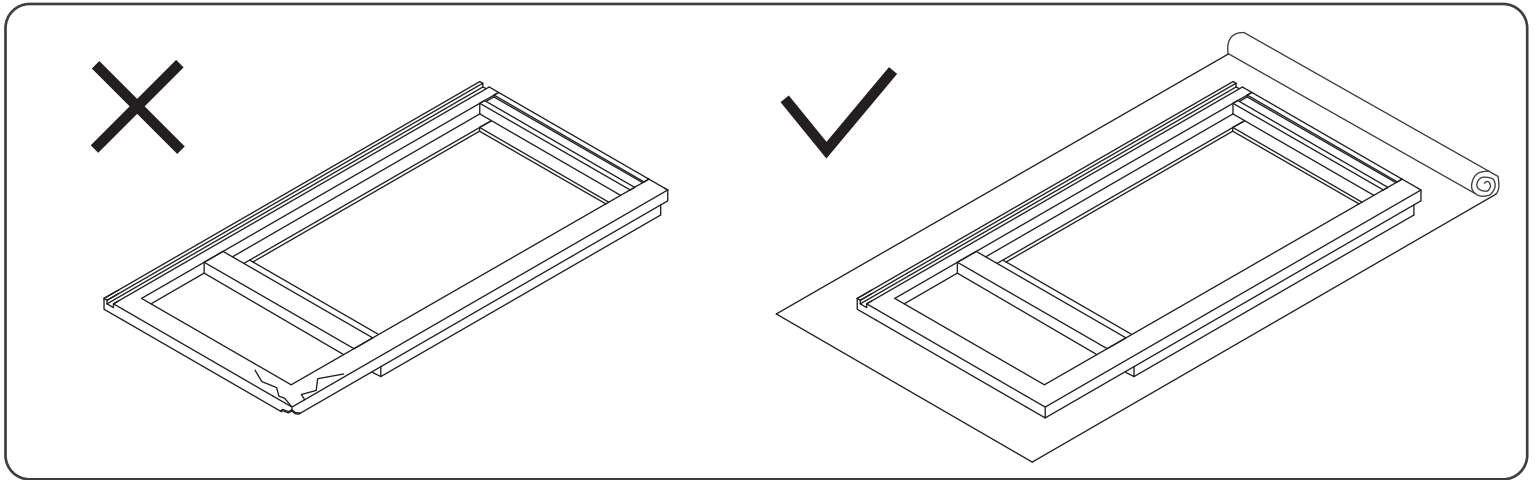

## Pantry Cabinet

Item Code:

WP1884, WP188427, WP1890, WP189027, WP1896, WP189627

**! WARNING:**

1. Please be careful when opening the box with boxcutter and/or blade.
2. J&K Cabinetry is not responsible for any injuries and/or damages incurred during cabinet assembly.