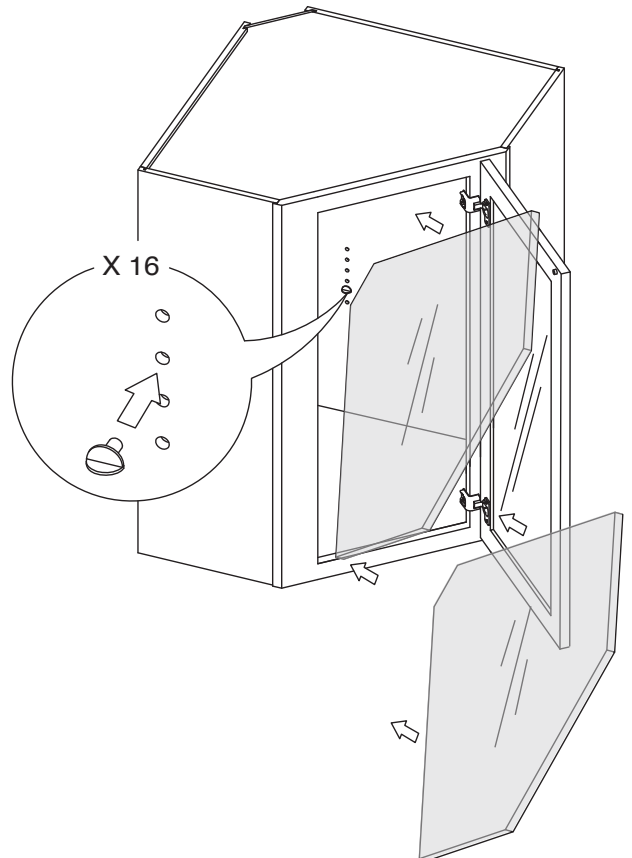

Assembly Instruction

2020 Edition

Wall Diagonal Corner Glass Insert Door

Item Code:

WMDC2430H, WMDC2436H, WMDC273615H

! WARNING:

1. Please be careful when opening the box with boxcutter and/or blade.
2. J&K Cabinetry is not responsible for any injuries and/or damages incurred during cabinet assembly.

Step 16:

Step 17:

Step 18:

Step 19:

Step 20:

Step 21: