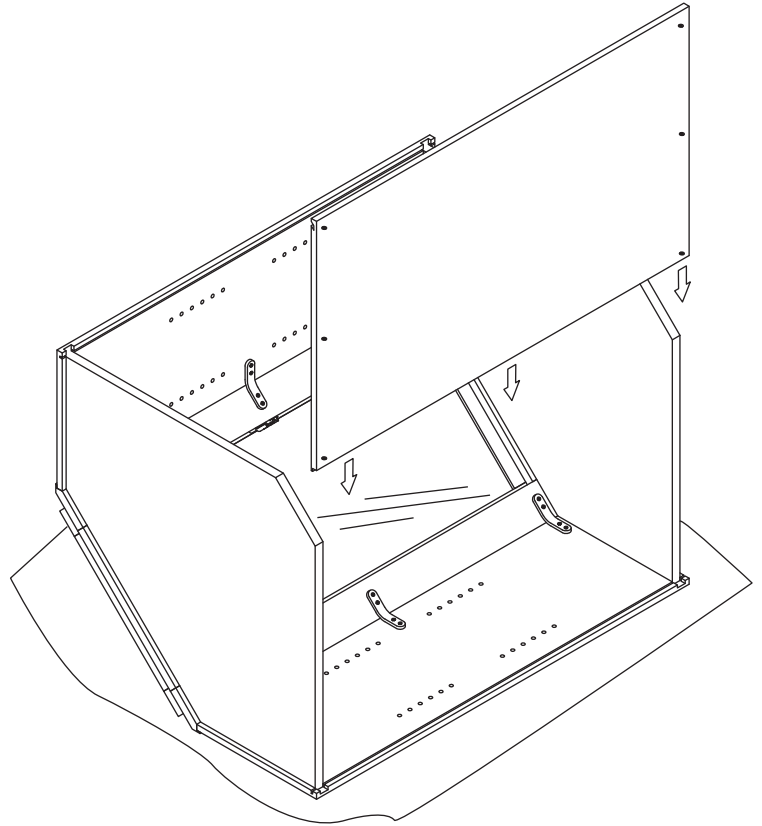

Assembly Instruction

2020 Edition

Wall Diagonal Corner Glass Insert Door

Item Code:

WMDC2430H, WMDC2436H, WMDC273615H

! WARNING:

1. Please be careful when opening the box with boxcutter and/or blade.
2. J&K Cabinetry is not responsible for any injuries and/or damages incurred during cabinet assembly.

Step 8:

Step 9:

Step 10:

Step 11:

Step 12:

Step 13:

Step 14:

Step 15: