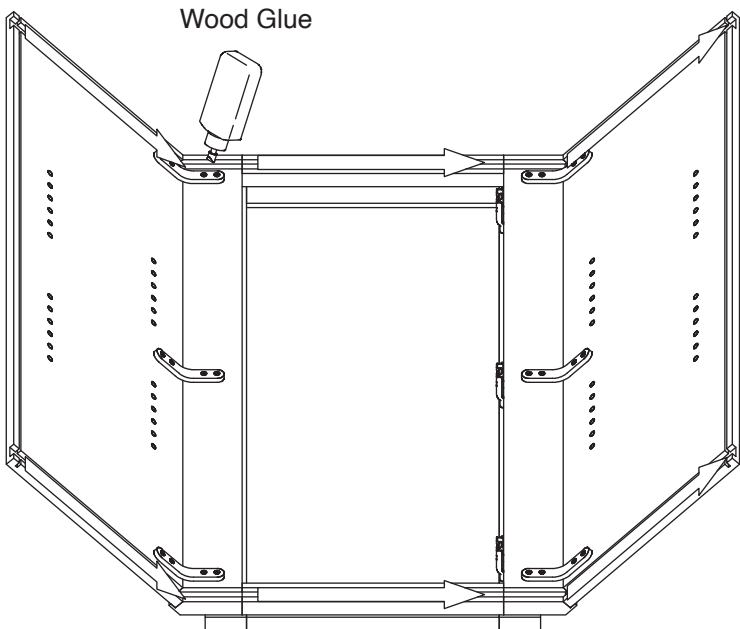

Step 5:

Step 6:

Step 7:

Step 8: