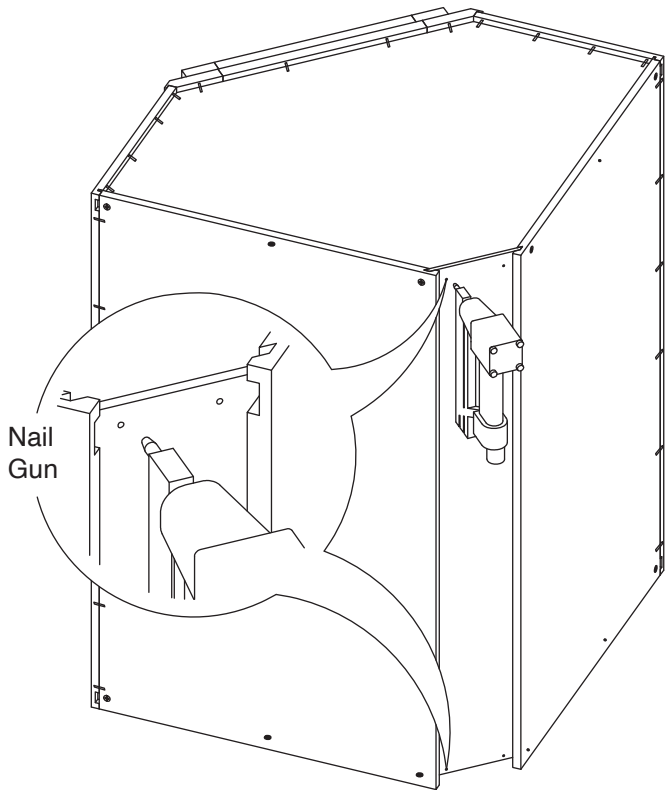

Assembly Instruction

2020 Edition

Wall Diagonal Corner Glass Insert Door

Item Code:

WMDC2430H, WMDC2436H, WMDC273615H

! WARNING:

1. Please be careful when opening the box with boxcutter and/or blade.
2. J&K Cabinetry is not responsible for any injuries and/or damages incurred during cabinet assembly.

Step 16:

Step 17:

Step 18:

Step 19:

Step 20:

Step 21: