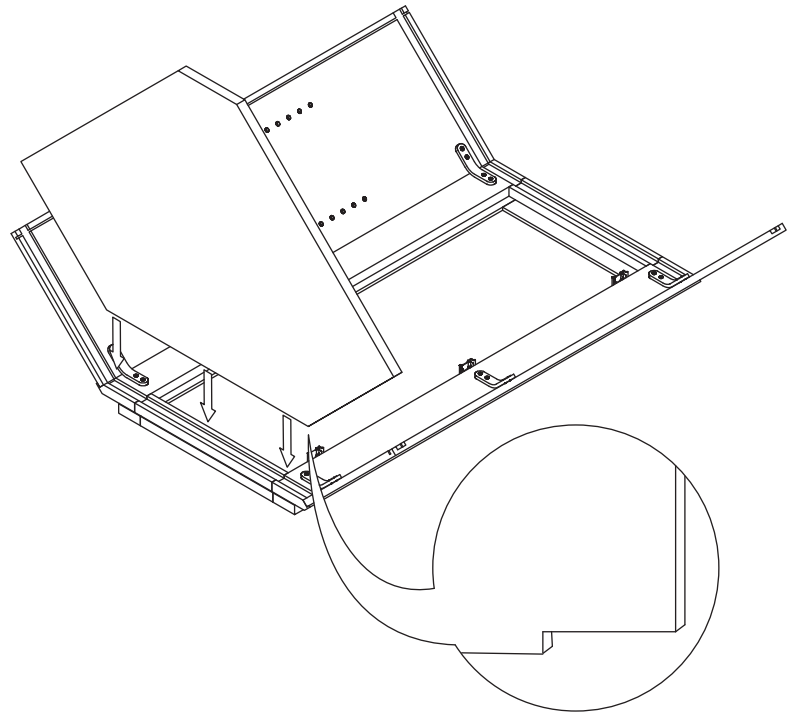

Step 5:

Step 6:

Step 7:

Step 8: