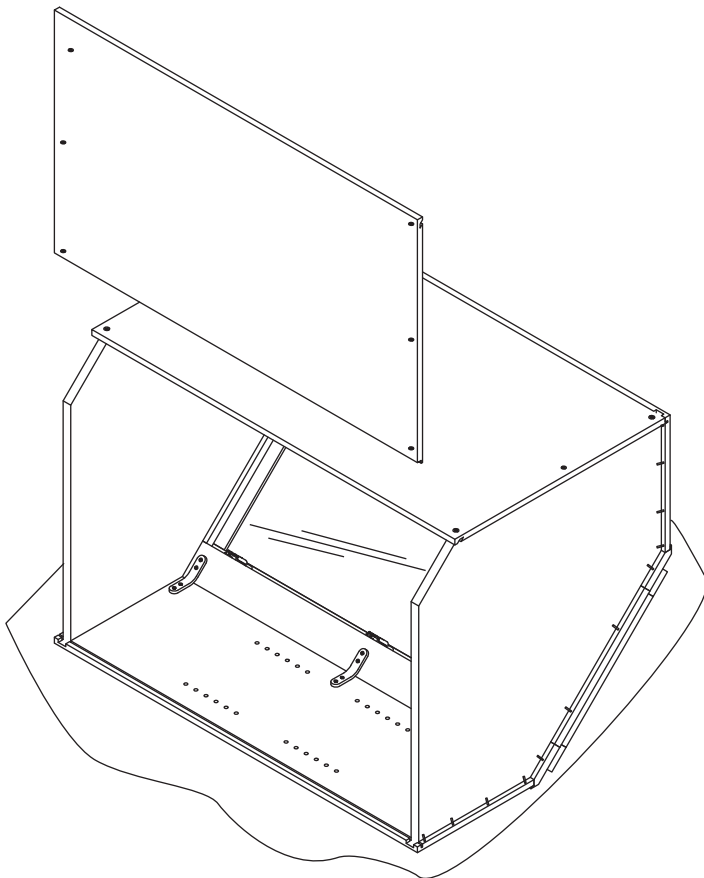

Assembly Instruction

2020 Edition

Wall Diagonal Corner Glass Insert Door

Item Code:

WMDC2430H, WMDC2436H, WMDC273615H

! WARNING:

1. Please be careful when opening the box with boxcutter and/or blade.
2. J&K Cabinetry is not responsible for any injuries and/or damages incurred during cabinet assembly.

Step 8:

Step 9:

Step 10:

Step 11:

Step 12:

Step 13:

Step 14:

Step 15: