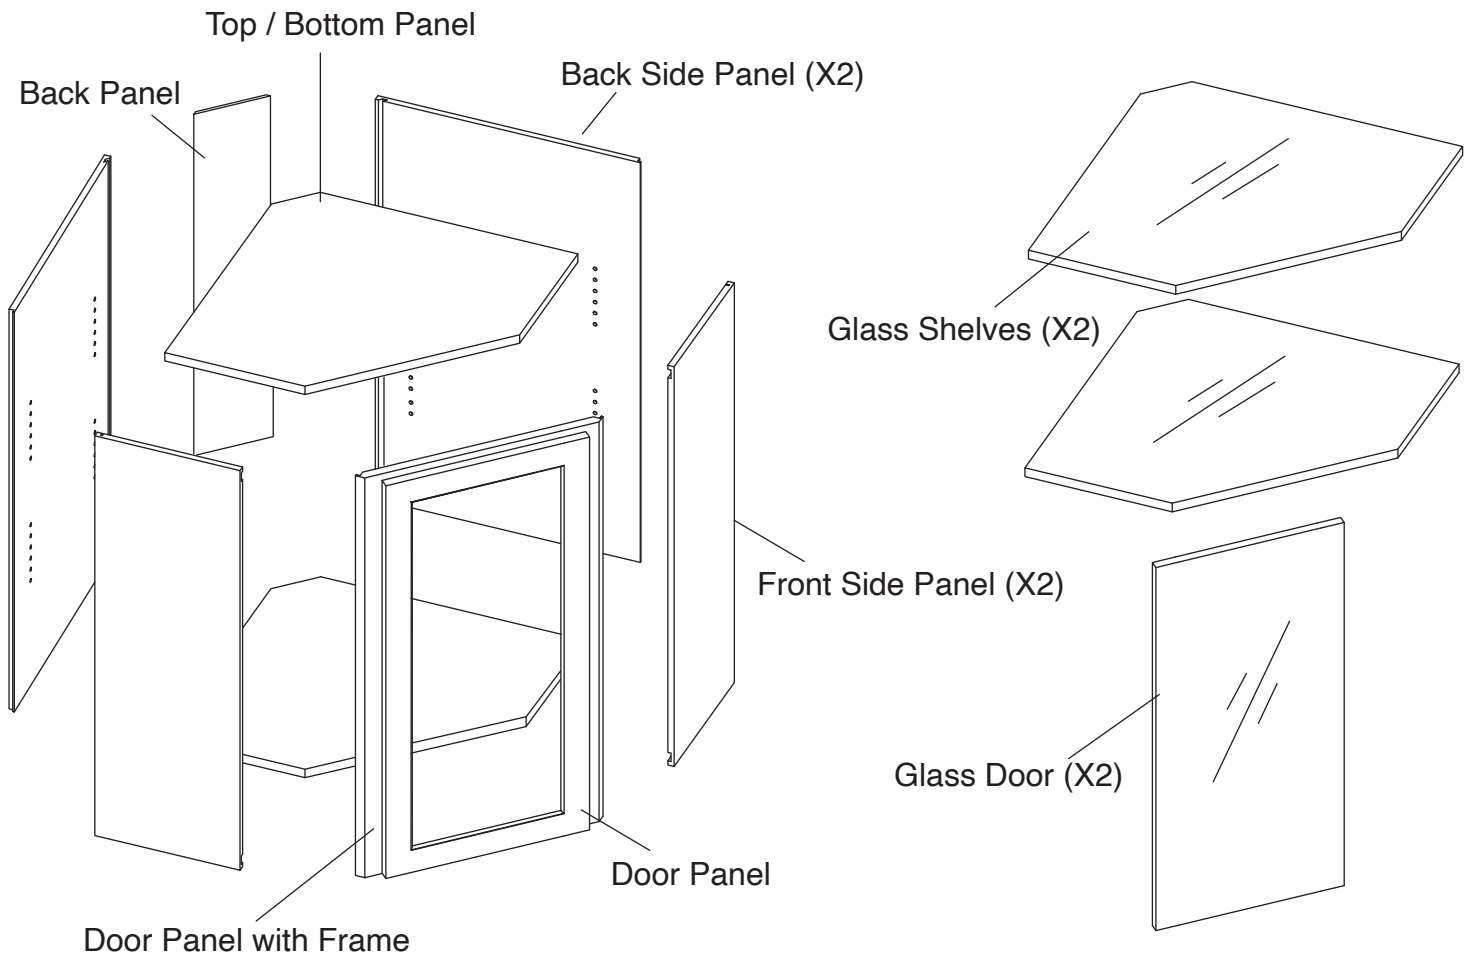

Included Items: