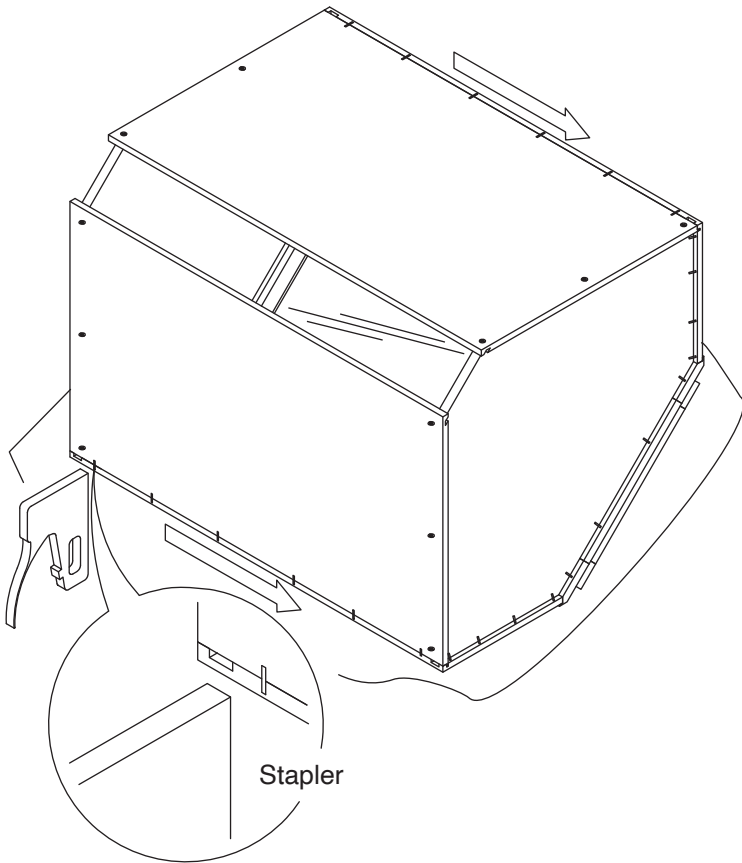

Step 19:

Step 17: