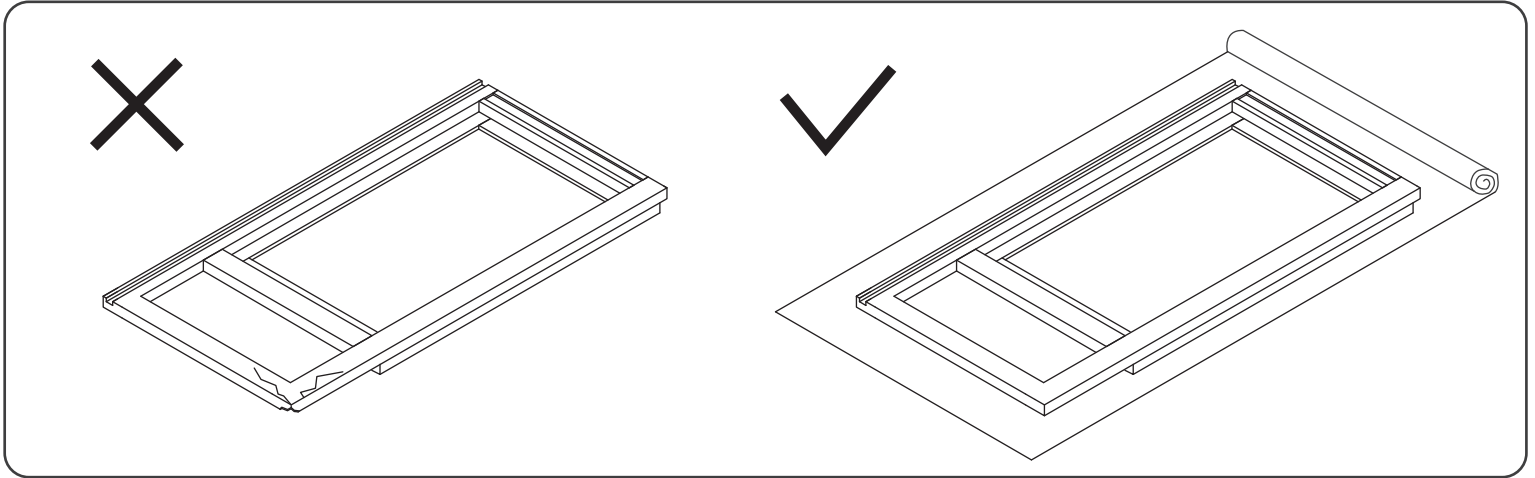

Assembly Instruction

2020 Edition

Wall Diagonal Corner Glass Insert Door

Item Code:

WMDC2430H, WMDC2436H, WMDC273615H

! WARNING:

1. Please be careful when opening the box with boxcutter and/or blade.
2. J&K Cabinetry is not responsible for any injuries and/or damages incurred during cabinet assembly.