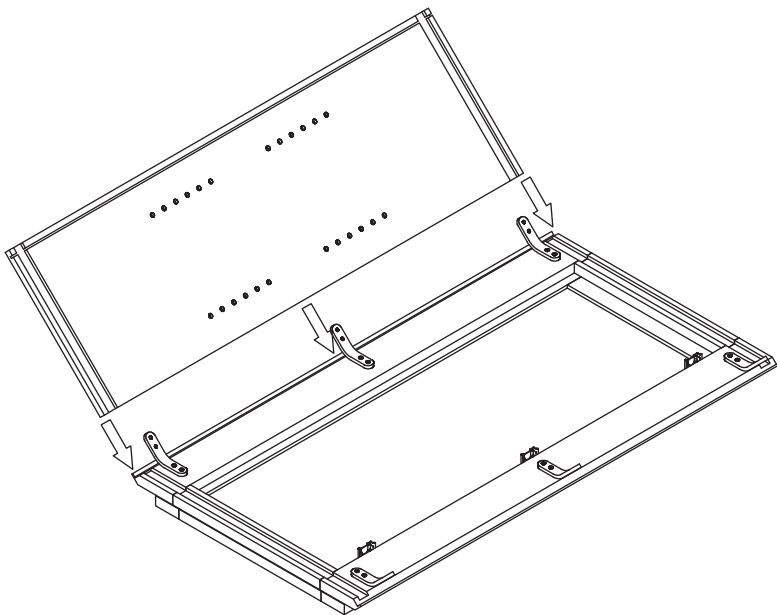

Step 1:

Step 2:

Step 3:

Step 4: