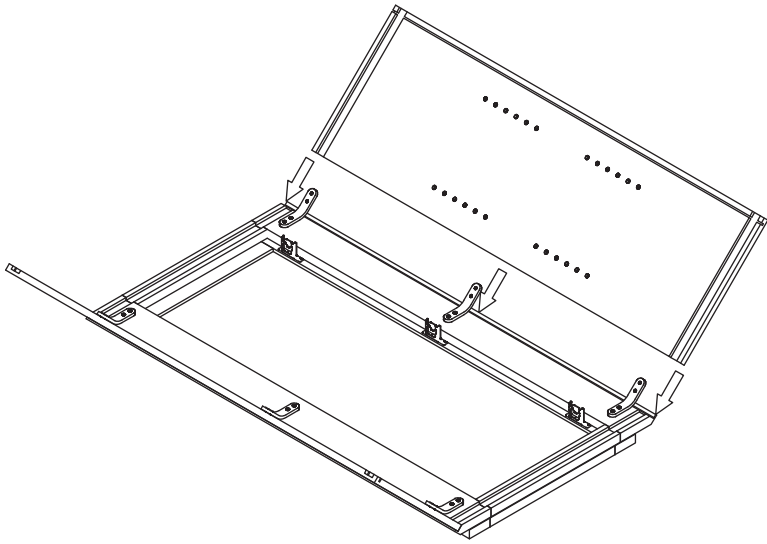

Step 5:

Step 6:

Step 7:

Step 8: