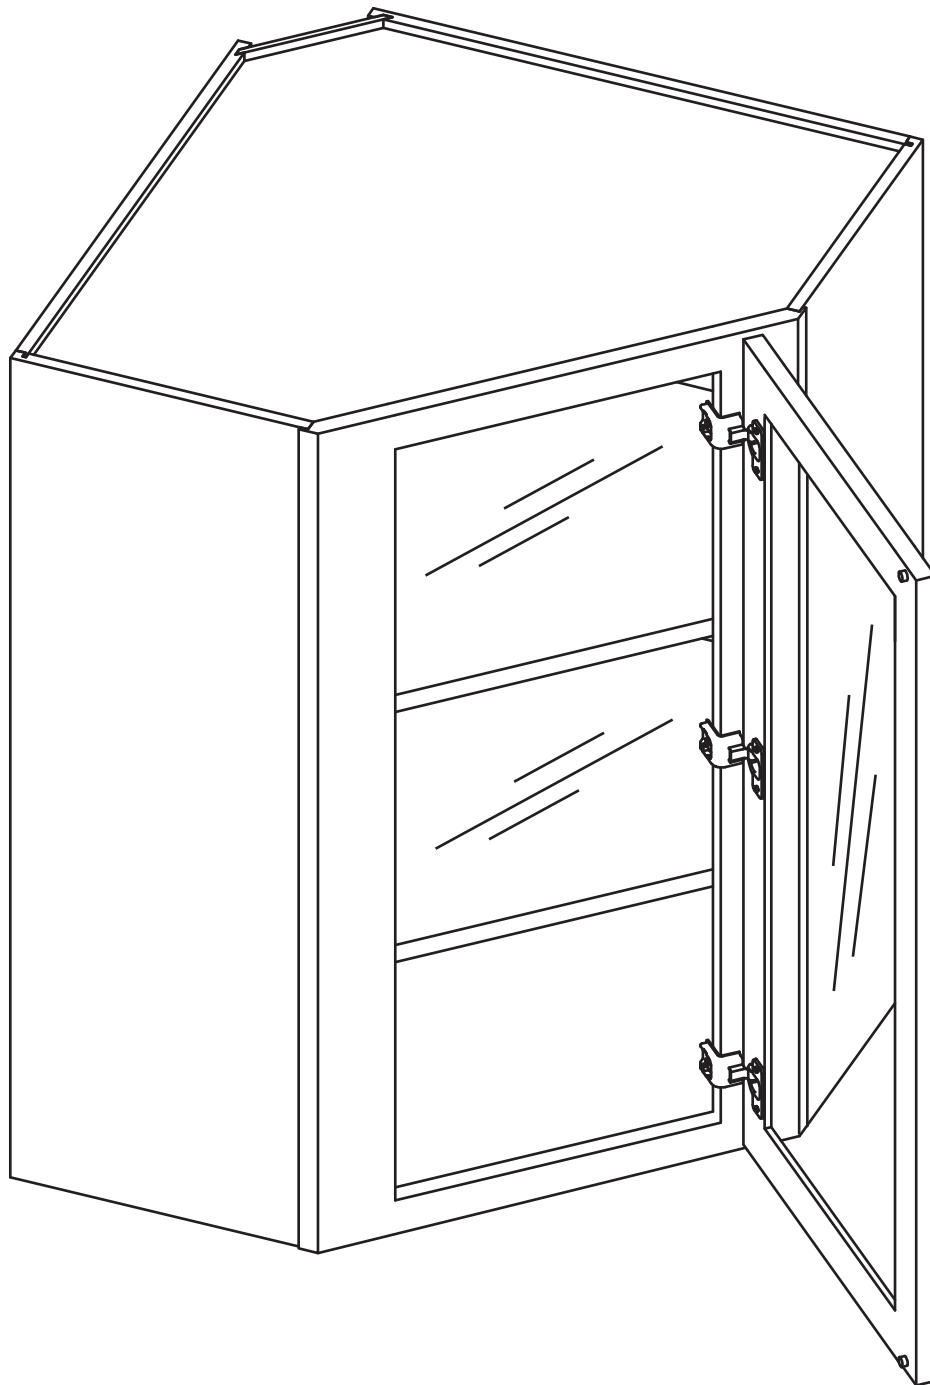

Assembly Instruction

2020 Edition

Wall Diagonal Corner Glass Insert Door

Item Code:

WMDC2430H, WMDC2436H, WMDC273615H

! WARNING:

1. Please be careful when opening the box with boxcutter and/or blade.
2. J&K Cabinetry is not responsible for any injuries and/or damages incurred during cabinet assembly.