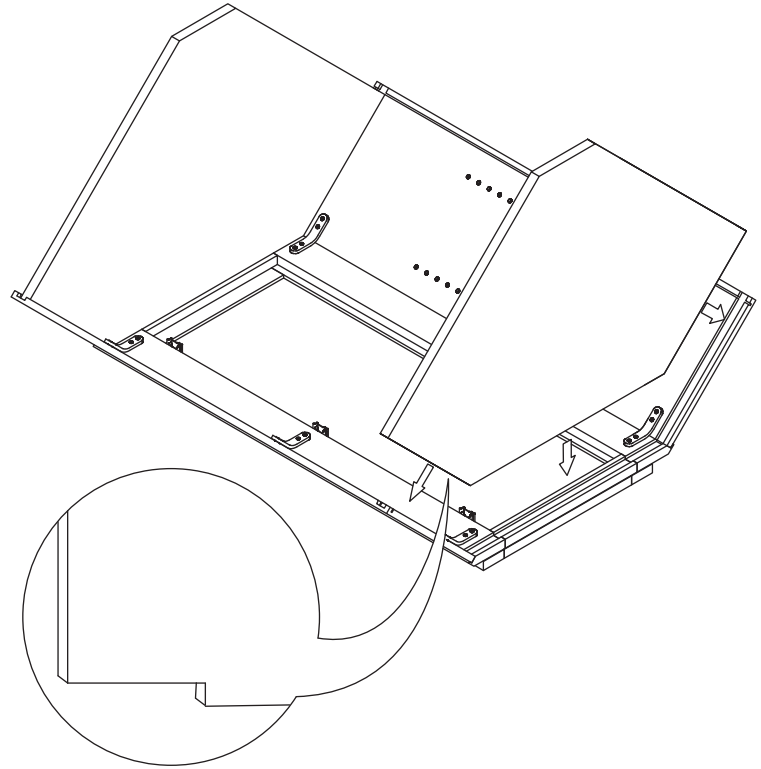

Step 9:

Step 10:

Step 11:

Step 12: