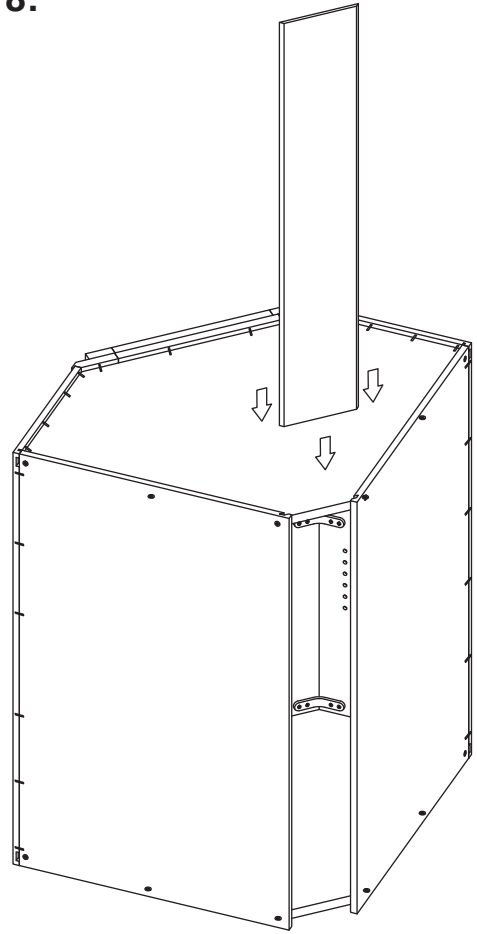

Step 20:

Step 18: