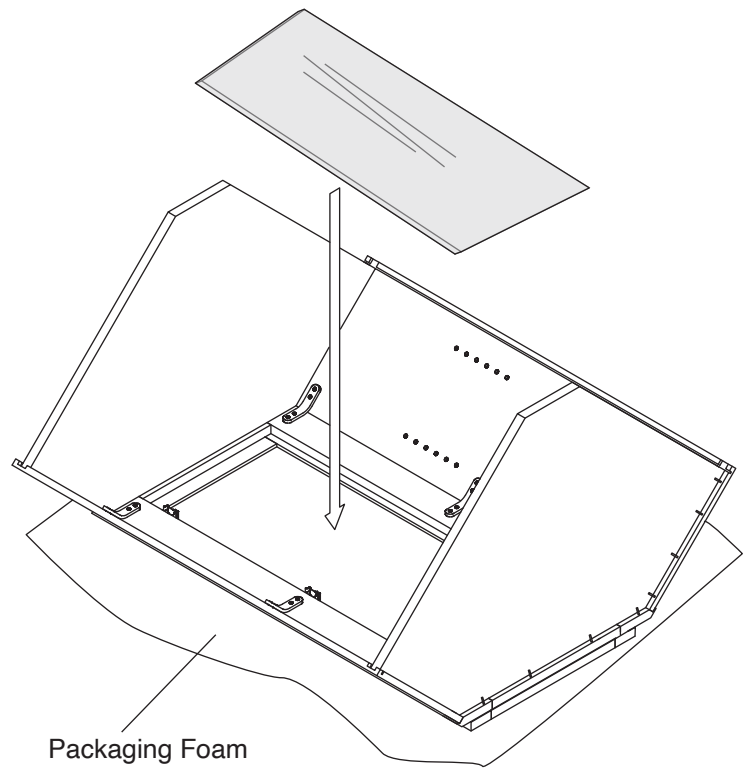

Assembly Instruction

2020 Edition

Wall Diagonal Corner Glass Insert Door

Item Code:

WMDC2430H, WMDC2436H, WMDC273615H

! WARNING:

1. Please be careful when opening the box with boxcutter and/or blade.
2. J&K Cabinetry is not responsible for any injuries and/or damages incurred during cabinet assembly.

Step 8:

Step 9:

Step 10:

Step 11:

Step 12:

Step 13:

Step 14:

Step 15:

Step 16:

Step 17:

Step 18:

Step 19:

Step 20:

Step 21: