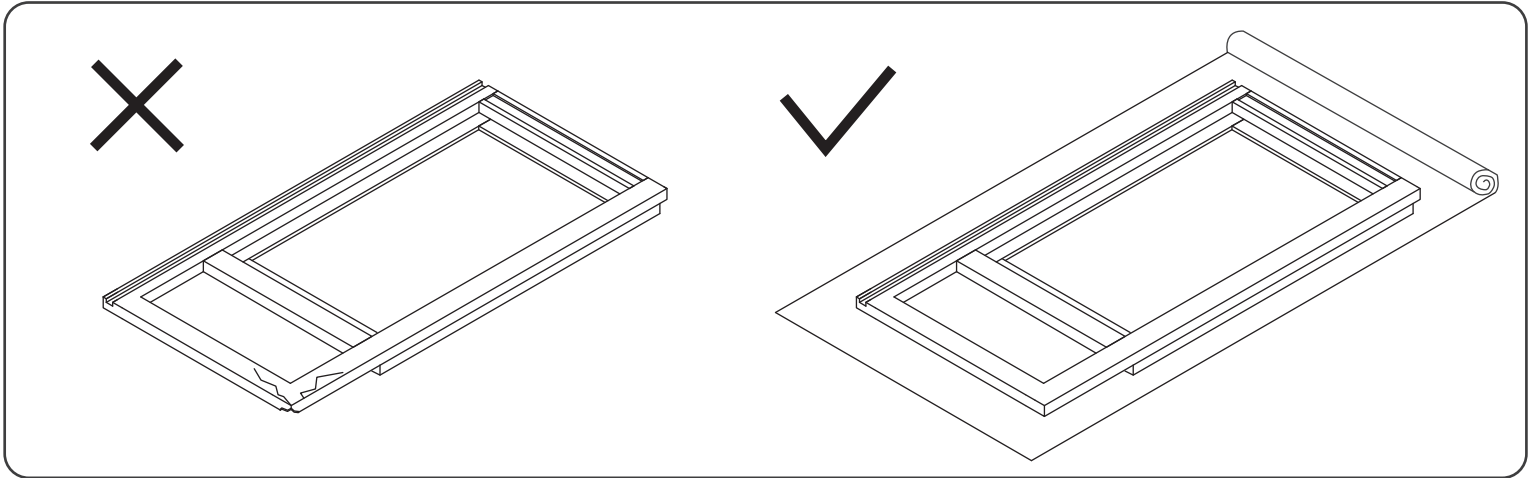

## Wall End Shelf Cabinet

Item Code:

WES0930L/R, WES1230L/R

WES0936L/R, WES1236L/R

**! WARNING:**

1. Please be careful when opening the box with boxcutter and/or blade.
2. J&K Cabinetry is not responsible for any injuries and/or damages incurred during cabinet assembly.