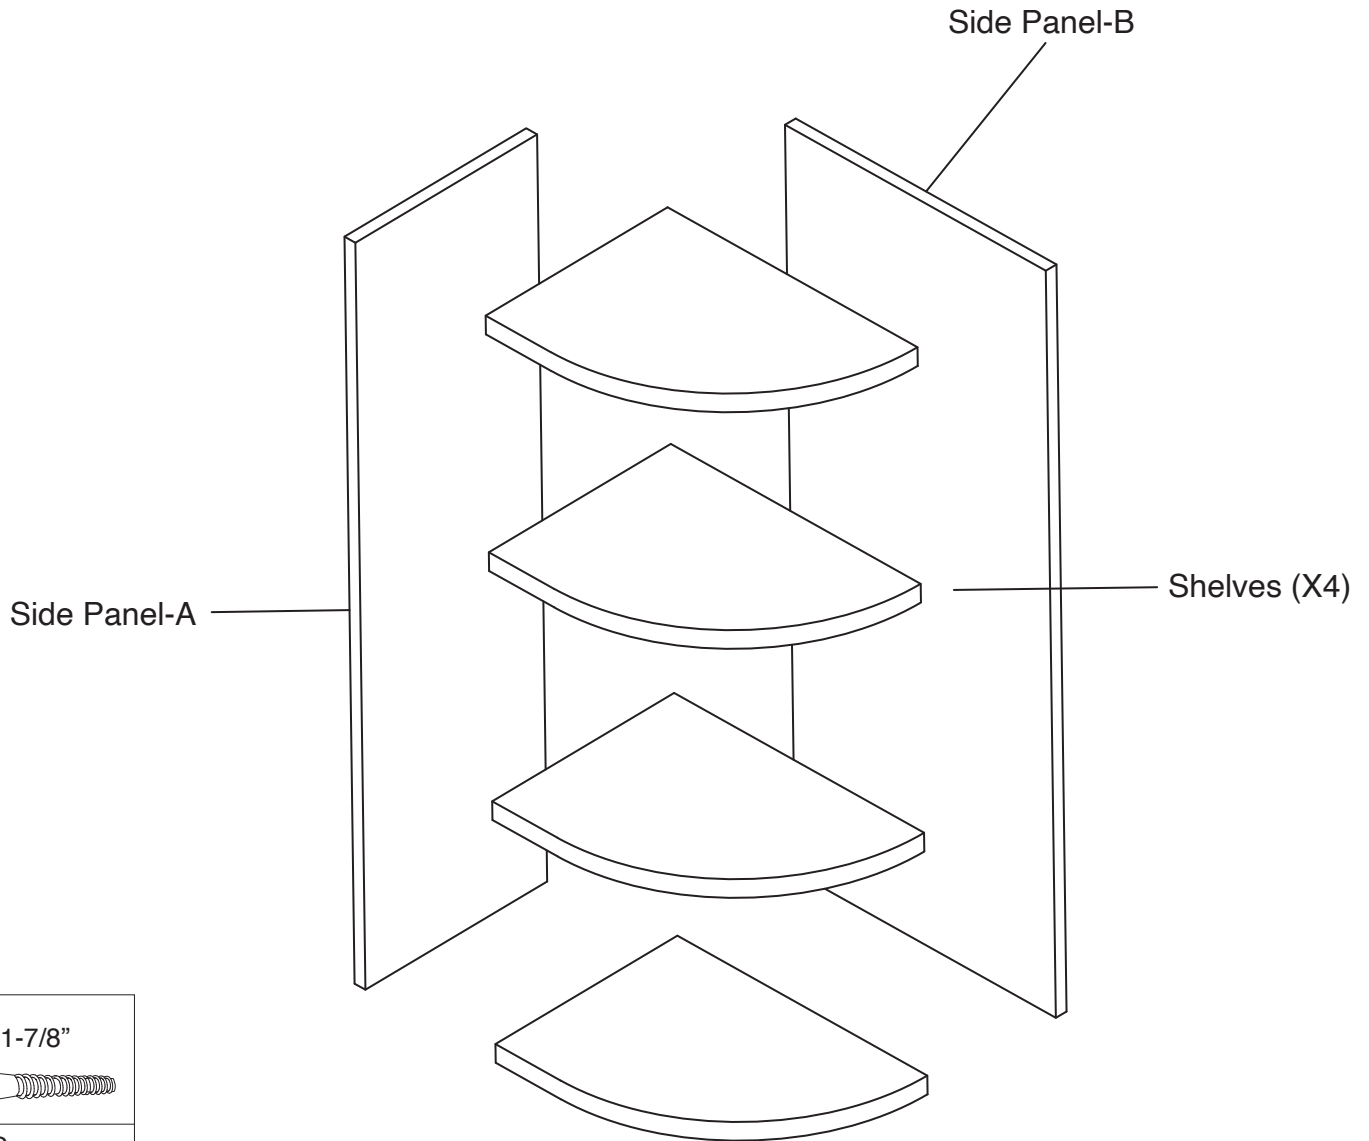

Included Items:

Recommended Tools:

Safety Tools:

Eye Wear