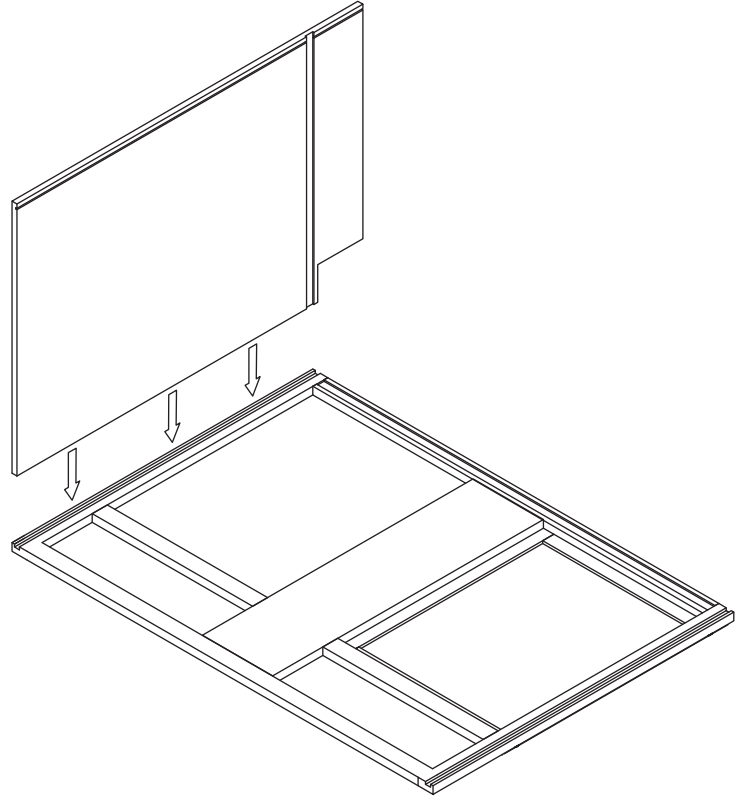

Step 1:

Step 2:

Step 3:

Step 4: