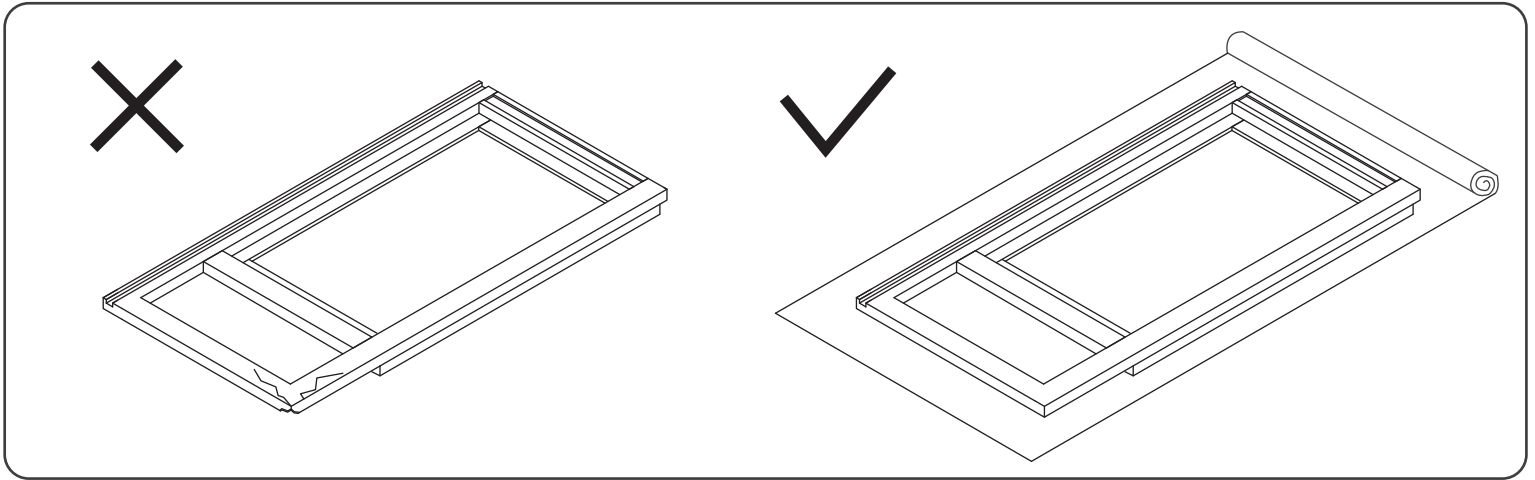

Assembly Instruction

2020 Edition

Base Blind Corner Cabinet

Item Code:

BBC39L/R, BBC42L/R

! WARNING:

1. Please be careful when opening the box with boxcutter and/or blade.
2. J&K Cabinetry is not responsible for any injuries and/or damages incurred during cabinet assembly.