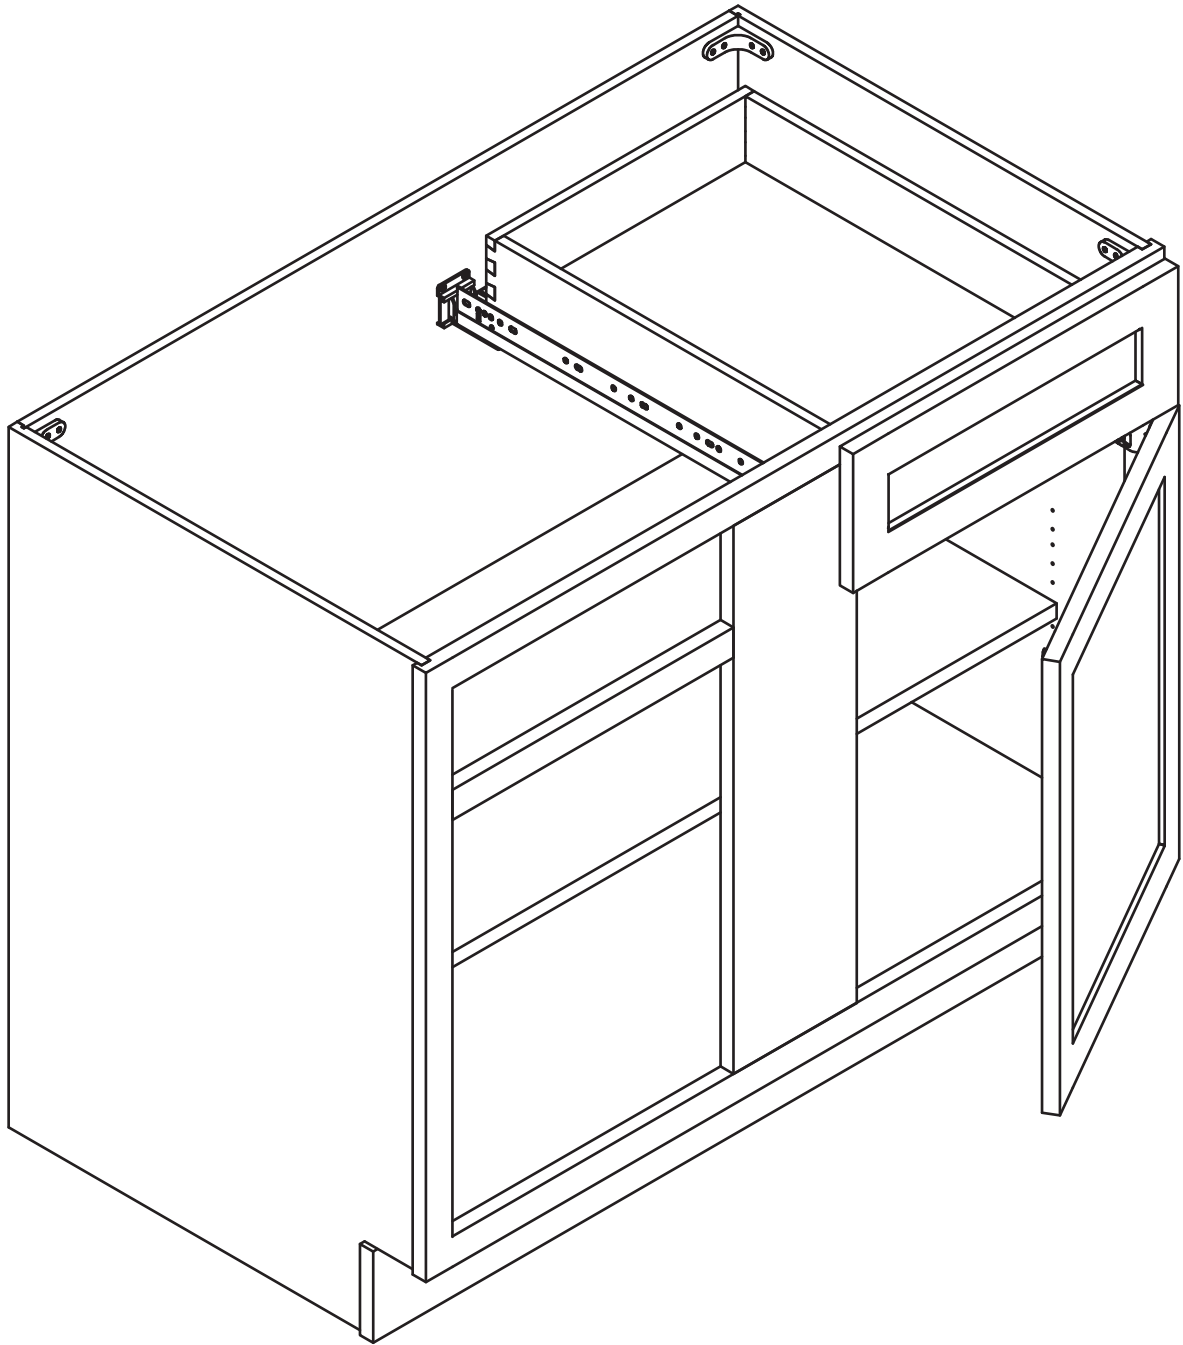

Assembly Instruction

2020 Edition

Base Blind Corner Cabinet

Item Code:

BBC39L/R, BBC42L/R

! WARNING:

1. Please be careful when opening the box with boxcutter and/or blade.
2. J&K Cabinetry is not responsible for any injuries and/or damages incurred during cabinet assembly.

Included Items:

	1/2"	19/32"	1-3/16"	11/16"						
90° Brackets X 4	Screws X 14	Screws X 16	Screws X 8	Screws X 2	Door Bumpers X 6	Shelf Pins X 4	Hinges X 2	Under Mount Drawer Glide Kit X 1	Glide Supports X 2	Glide Locking Kit X 1