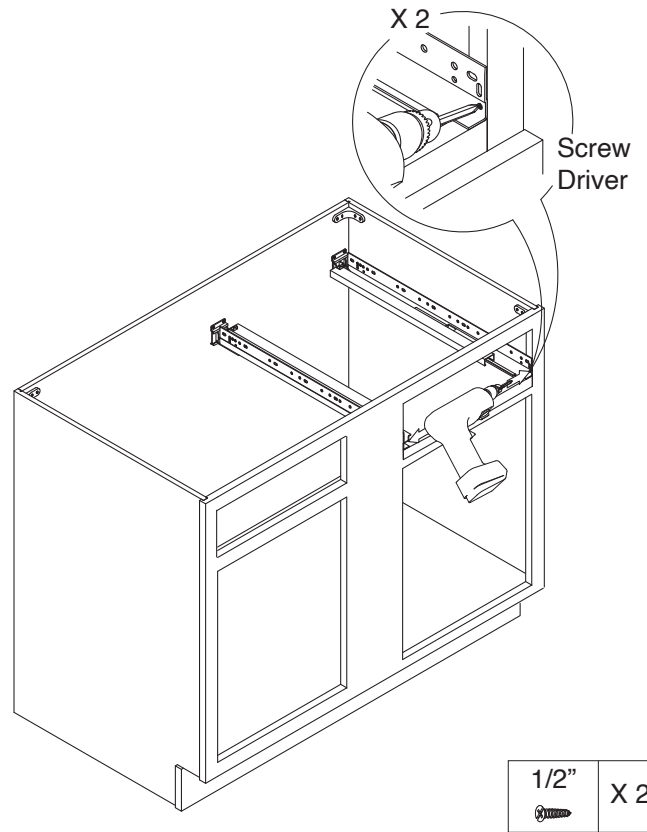

Step 13:

Step 14:

Step 15:

Step 16: