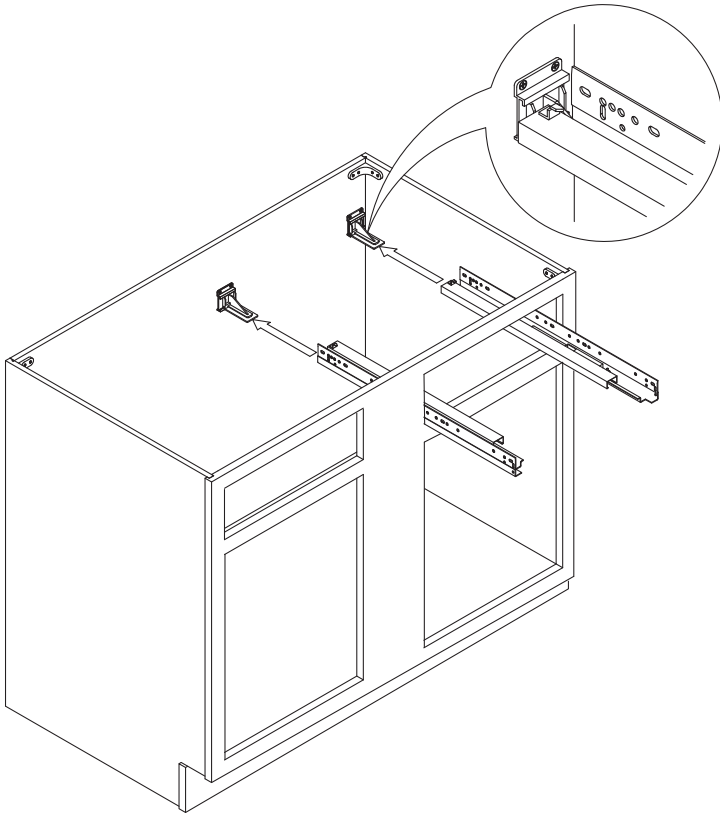

Step 13:

Step 14:

Step 15:

Step 16: