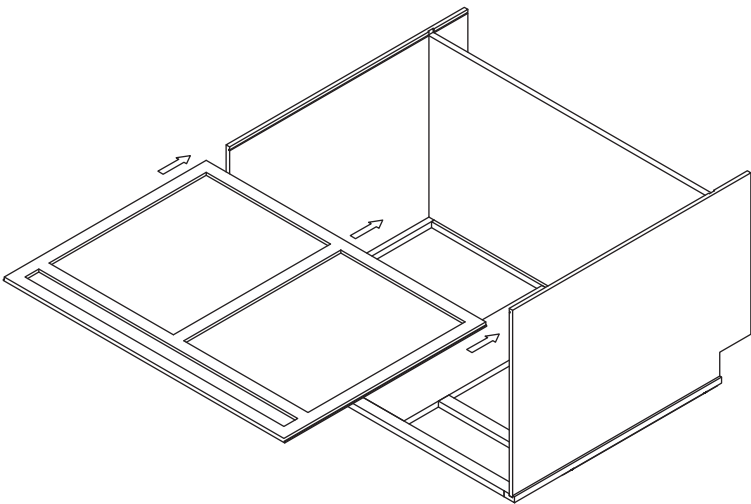

Step 5:

Step 6:

Step 7:

Step 8: