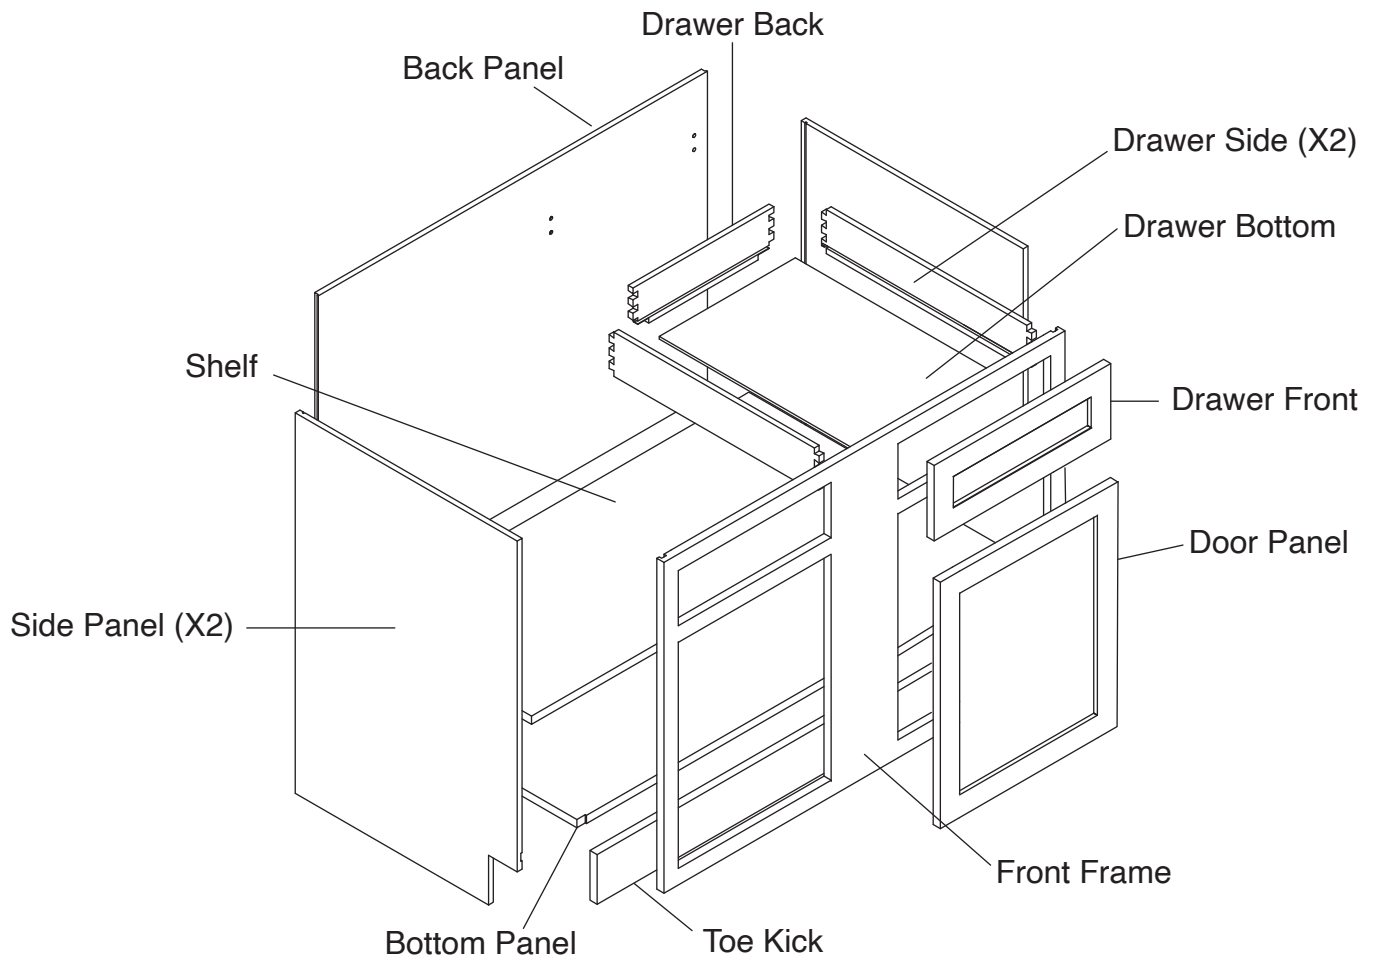

Included Items:

	1/2"	19/32"	1-3/16"	11/16"						
90° Brackets X 4	Screws X 14	Screws X 16	Screws X 8	Screws X 2	Door Bumpers X 6	Shelf Pins X 4	Hinges X 2	Under Mount Drawer Glide Kit X 1	Glide Supports X 2	Glide Locking Kit X 1

Recommended Tools:

Safety Tools: