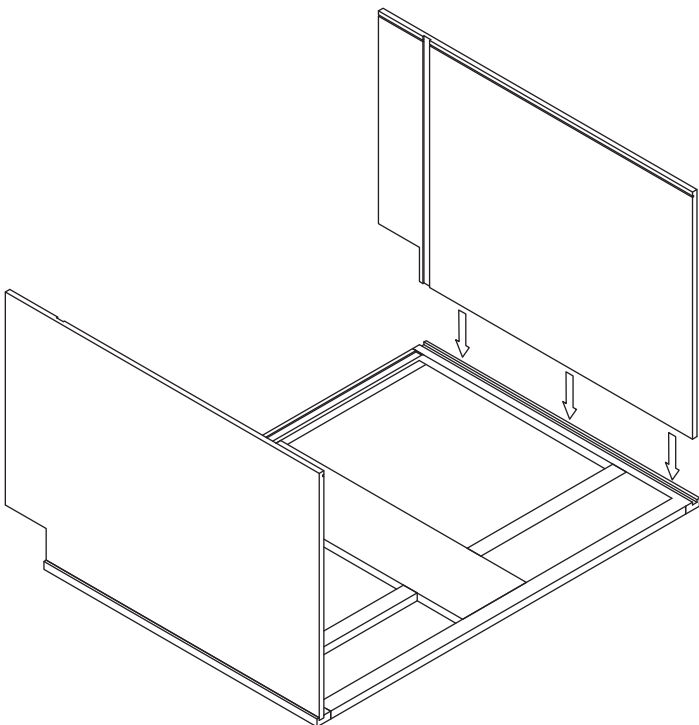

Step 1:

Step 2:

Step 3:

Step 4: