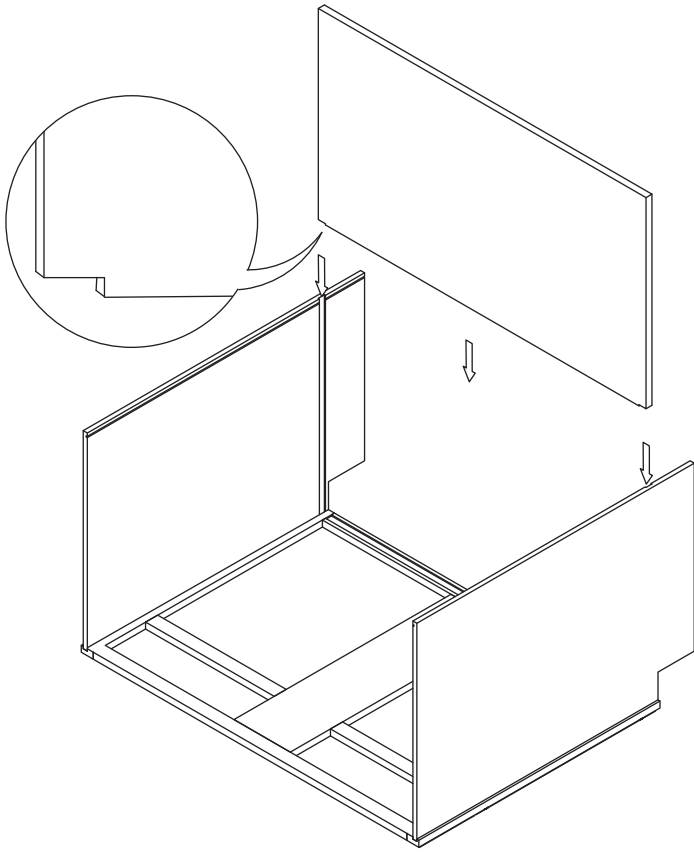

Step 5:

Step 6:

Step 7:

Step 8: